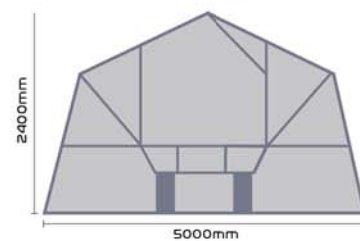

Ficha Técnica

P.M.A./Max. Gross weight 495/600
Tara/Ex-works weight 350 Kg
Ruedas/Wheels 145/80 R13"

Incluye

Soporte rueda de recambio /Spare Wheel Carrier
Patatas retractiles/Corner steadies
Arcones/Storage lockers

Opcionales

Freno inercia/Inertia brake
Avance/Awning
Toldo

Un remolque tienda con capacidad para toda la familia y mucho más. El Comanche OREGON es el más moderno, versátil y amplio. Una vez desplegado, el salón central nos invita a entrar en las habitaciones con camas de 1,7m de ancho y somier de láminas en ambas camas. Con grandes ventanas en los dormitorios y en el espacio central, podremos gozar de una gran ventilación.

Además, se puede completar con un avancé cerrado o un toldo cerrado, que se pueden montar independientemente, o en conjunto, con puertas de lona o con una mosquitera de tela en todo el frontal.

Las ventanas incluyen mosquiteras y tapas de lona, las camas son de espuma de alta densidad con doble techo y mosquiteras en las habitaciones.