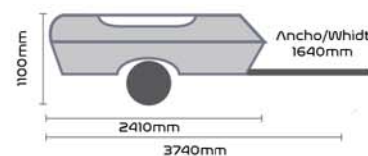

Ficha Técnica

P.M.A./Max. Gross weight 495/600
Tara/Ex-works weight 350 Kg
Ruedas/Wheels 145/80 R13"

Incluye

Soporte rueda de recambio /Spare Wheel Carrier
Patatas retractiles/Corner steadies
Arcones/Storage lockers

Opcionales

Freno inercia/Inertia brake
Avance/Awning
Toldo

Un remolque tienda con capacidad para toda la familia y mucho más. El Comanche OREGON es el más moderno, versátil y amplio. Una vez desplegado, el salón central nos invita a entrar en las habitaciones con camas de 1,7m de ancho y somier de láminas en ambas camas. Con grandes ventanas en los dormitorios y en el espacio central, podremos gozar de una gran ventilación.

Además, se puede completar con un avancé cerrado o un toldo cerrado, que se pueden montar independientemente, o en conjunto, con puertas de lona o con una mosquitera de tela en todo el frontal.

Las ventanas incluyen mosquiteras y tapas de lona, las camas son de espuma de alta densidad con doble techo y mosquiteras en las habitaciones.